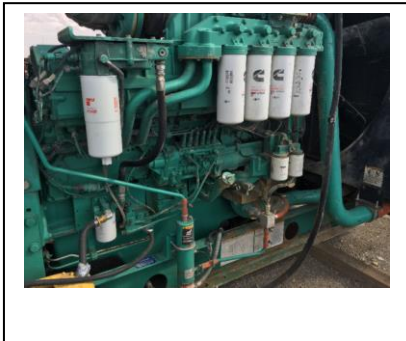

Make:	Cummins	Sizing:	900kW	Serviced:	Yes
Model:	QST30	Voltage:	480V	Delivery:	Yes
Condition:	Used	Fuel:	Diesel	Installation:	Extra
Year:	2006	Enclosure:	No	Warranty:	No
Hours:	5,000	Tank:	No	Financing:	Yes
Features:	Tier 2 Compliant, 5000 hours since rebuild, 21000 hours				
Pricing:	$75,000 CAD net