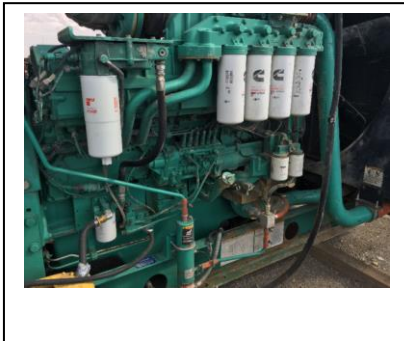

Make:	Cummins	Sizing:	900kW	Serviced:	Yes
Model:	QST30	Voltage:	480V	Delivery:	Yes
Condition:	Used	Fuel:	Diesel	Installation:	Extra
Year:	2006	Enclosure:	No	Warranty:	No
Hours:	5,000	Tank:	No	Financing:	Yes
Features:	Tier 2 Compliant, 5000 hours since rebuild, 21000 hours				
Pricing:	$75,000 CAD net