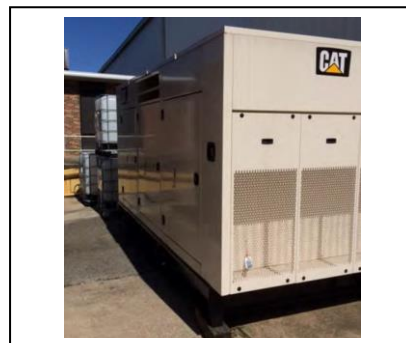

Make:	CAT	Sizing:	500kW	Serviced:	No
Model:	C15	Voltage:	600V	Delivery:	Yes
Condition:	New	Fuel:	Diesel	Installation:	Extra
Year:	2016	Enclosure:	Yes	Warranty:	Yes
Hours:	0	Tank:	No	Financing:	Yes
Features:	Brand new CAT C15, enclosed in weather protective Enclosure				
Pricing:	Sold