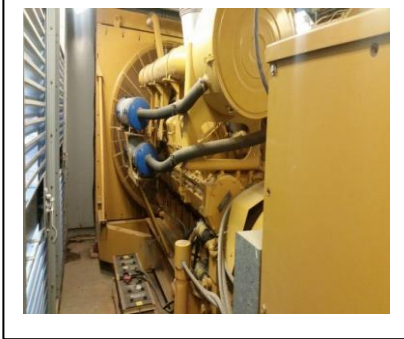

Make:	Cummins	Sizing:	75kW	Serviced:	N/A
Model:	DGFG	Voltage:	480	Delivery:	No
Condition:	New	Fuel:	NG	Installation:	Extra
Year:	2009	Enclosure:	Yes	Warranty:	Yes
Hours:	0	Tank:	No	Financing:	Available
Features:	Sound enclosure, natural gas				
Pricing:	SOLD				

Make:	CAT	Sizing:	300kW	Serviced:	Yes
Model:	3406	Voltage:	600V	Delivery:	Yes
Condition:	Used	Fuel:	Diesel	Installation:	Extra
Year:	2002	Enclosure:	Yes	Warranty:	Extra
Hours:	403	Tank:	Yes	Financing:	Available
Features:	Sound enclosure, sub-base fuel tank, winterized packaged, Interior lighting, freshly painted				
Pricing:	Sold				

Make:	CAT	Sizing:	2500kW	Serviced:	Yes
Model:	3516	Voltage:	600V	Delivery:	Yes
Condition:	Used	Fuel:	Diesel	Installation:	Extra
Year:	2006	Enclosure:	No	Warranty:	Extra
Hours:	800	Tank:	No	Financing:	Available
Features:	QTY 3x units available, used for standby , great condition				
Pricing:	Call for pricing				

Make:	CAT	Sizing:	500kW	Serviced:	Yes
Model:	3412	Voltage:	600V	Delivery:	Yes
Condition:	Used	Fuel:	Diesel	Installation:	Extra
Year:	2004	Enclosure:	No	Warranty:	Extra
Hours:	518	Tank:	No	Financing:	Yes
Features:	2x units available, open skid				
Pricing:	SOLD				