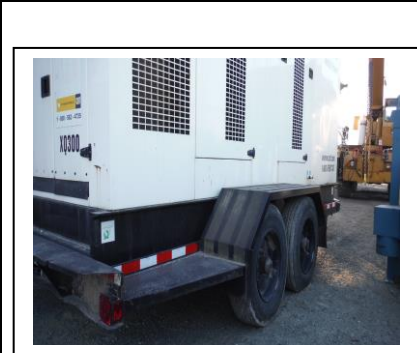

Make:	CAT	Sizing:	300kW	Serviced:	Yes
Model:	XQ300	Voltage:	480V	Delivery:	Yes
Condition:	Used	Fuel:	Diesel	Installation:	Extra
Year:	2002	Enclosure:	Yes	Warranty:	Extra
Hours:	2700	Tank:	Yes	Financing:	Extra
Features:	Trailer mounted sound enclosure fuel tank,				
Pricing:	Sold