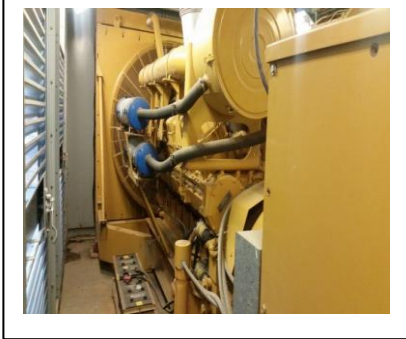

Make:	Cummins	Sizing:	75kW	Serviced:	N/A
Model:	DGFG	Voltage:	480	Delivery:	No
Condition:	New	Fuel:	NG	Installation:	Extra
Year:	2009	Enclosure:	Yes	Warranty:	Yes
Hours:	0	Tank:	No	Financing:	Available
Features:	Sound enclosure, natural gas				
Pricing:	\$27,000 CAD net				

Make:	CAT	Sizing:	300kW	Serviced:	Yes
Model:	3406	Voltage:	600V	Delivery:	Yes
Condition:	Used	Fuel:	Diesel	Installation:	Extra
Year:	2002	Enclosure:	Yes	Warranty:	Extra
Hours:	403	Tank:	Yes	Financing:	Available
Features:	Sound enclosure, sub-base fuel tank, winterized packaged, Interior lighting, freshly painted				
Pricing:	Call for pricing				

Make:	CAT	Sizing:	2500kW	Serviced:	Yes
Model:	3516	Voltage:	600V	Delivery:	Yes
Condition:	Used	Fuel:	Diesel	Installation:	Extra
Year:	2006	Enclosure:	No	Warranty:	Extra
Hours:	800	Tank:	No	Financing:	Available
Features:	QTY 3x units available, used for standby , great condition				
Pricing:	Call for pricing				

Make:	CAT	Sizing:	500kW	Serviced:	Yes
Model:	3412	Voltage:	600V	Delivery:	Yes
Condition:	Used	Fuel:	Diesel	Installation:	Extra
Year:	2004	Enclosure:	No	Warranty:	Extra
Hours:	518	Tank:	No	Financing:	Yes
Features:	2x units available, open skid				
Pricing:	\$65,000 CAD net				